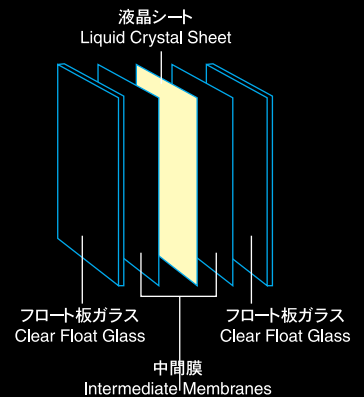

UMUでしか実現できない不思議な空間を、ご体験ください。

Freely select between "Clear" or "Translucent!"
Freely take control of spaces
Change the feel, the usage,
and the functionality of a space
Windows become translucent
Partitions become clear

Why not experience the wonder of spaces that can only be achieved with UMU?

●液晶シートを挟んだ合わせガラスです。

2枚のガラスの間に特殊な液晶シートを挟んだ合わせガラス。強靱な中間膜でしっかり貼り合わせてあるので衝撃に強く、万が一割れても破片が飛び散りにくい安全なガラスです。

Muulti-Layered Glass Sandwich a Liquid Crystal Sheet

●透視・不透視の秘密は液晶シートに。

液晶分子は、普段は不規則に並んでいるため光を拡散し、「不透視」状態に。電圧がかかると整列し、平行光を通すため「透視」になります。

Harnessing the Characteristics of Liquid Crystals

The secret of the transformation between clear or translucent glass is found in the Liquid Crystal Sheet. The randomly aligned Liquid Crystal molecules is such that it disperses light. When voltage is applied, however, these same molecules arrange themselves in a specific direction in such a way as to permit parallel light to pass through the glass.